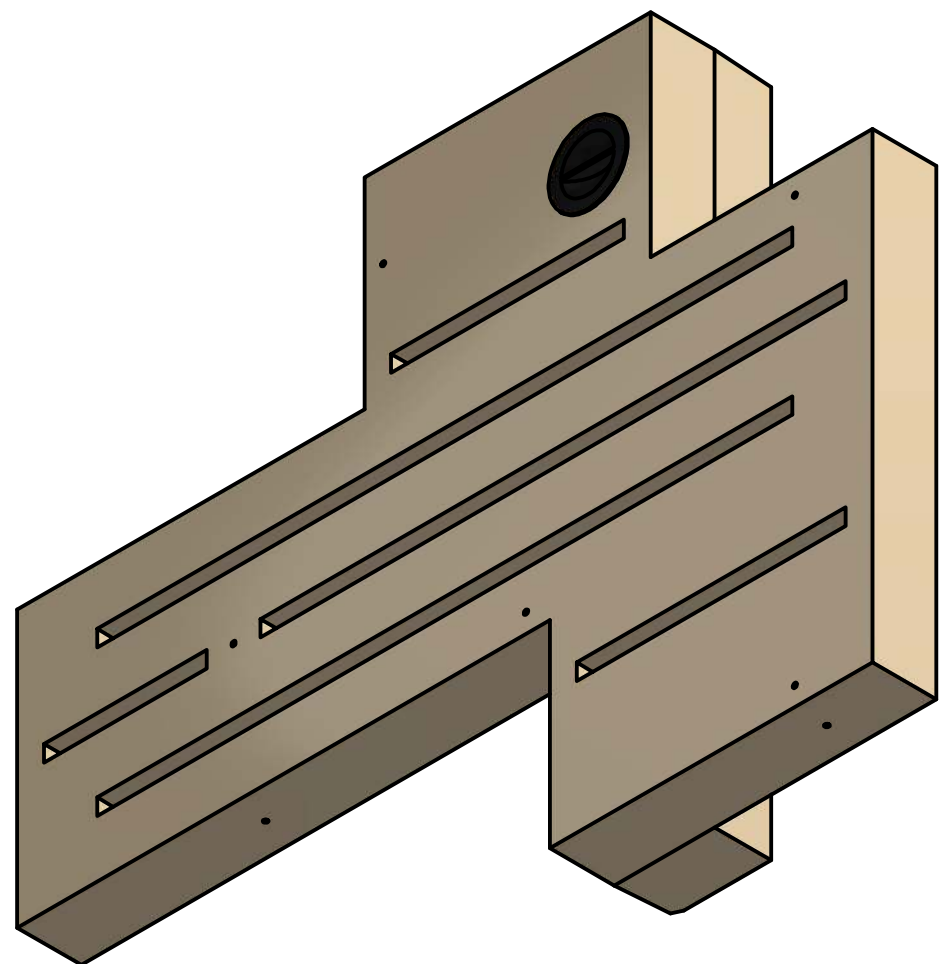

DO NOT SCALE UNLESS STATED - IF IN DOUBT ASK

REV	ZONE	DESCRIPTION	DATE

wydale
Wydale Plastics Ltd
 Cathole Bridge Rd,
 Crewkerne,
 Somerset,
 TA18 8RF
 Tel: 01460 73212
 Fax: 01460 77348

THIS DRAWING AND THE INFORMATION THEREON IS THE SOLE PROPERTY OF WYDALE PLASTICS LTD AND SHALL NOT BE COPIED OR REPRODUCED WITHOUT THE CONSENT OF WYDALE PLASTICS LTD. DIMENSIONS ARE ALL IN MM UNLESS OTHERWISE STATED. WHILST EVERY EFFORT IS MADE TO ENSURE ACCURACY, ALL DIMENSIONS AND VOLUMES QUOTED ARE SUBJECT TO A +/- 2% VARIATION DUE TO THE MANUFACTURING PROCESS. PLEASE CALL FOR MORE INFORMATION IF REQUIRED.

CUSTOMER: Wydale Plastics Ltd	
PROJECT: VW Crafter / MAN Underslung Tank	
DRAWN DATE: 29/11/2021	DESIGNED BY: joshv
CHECKED BY:	
SHEET 1 OF 1	REV A
DRAWING NO:	