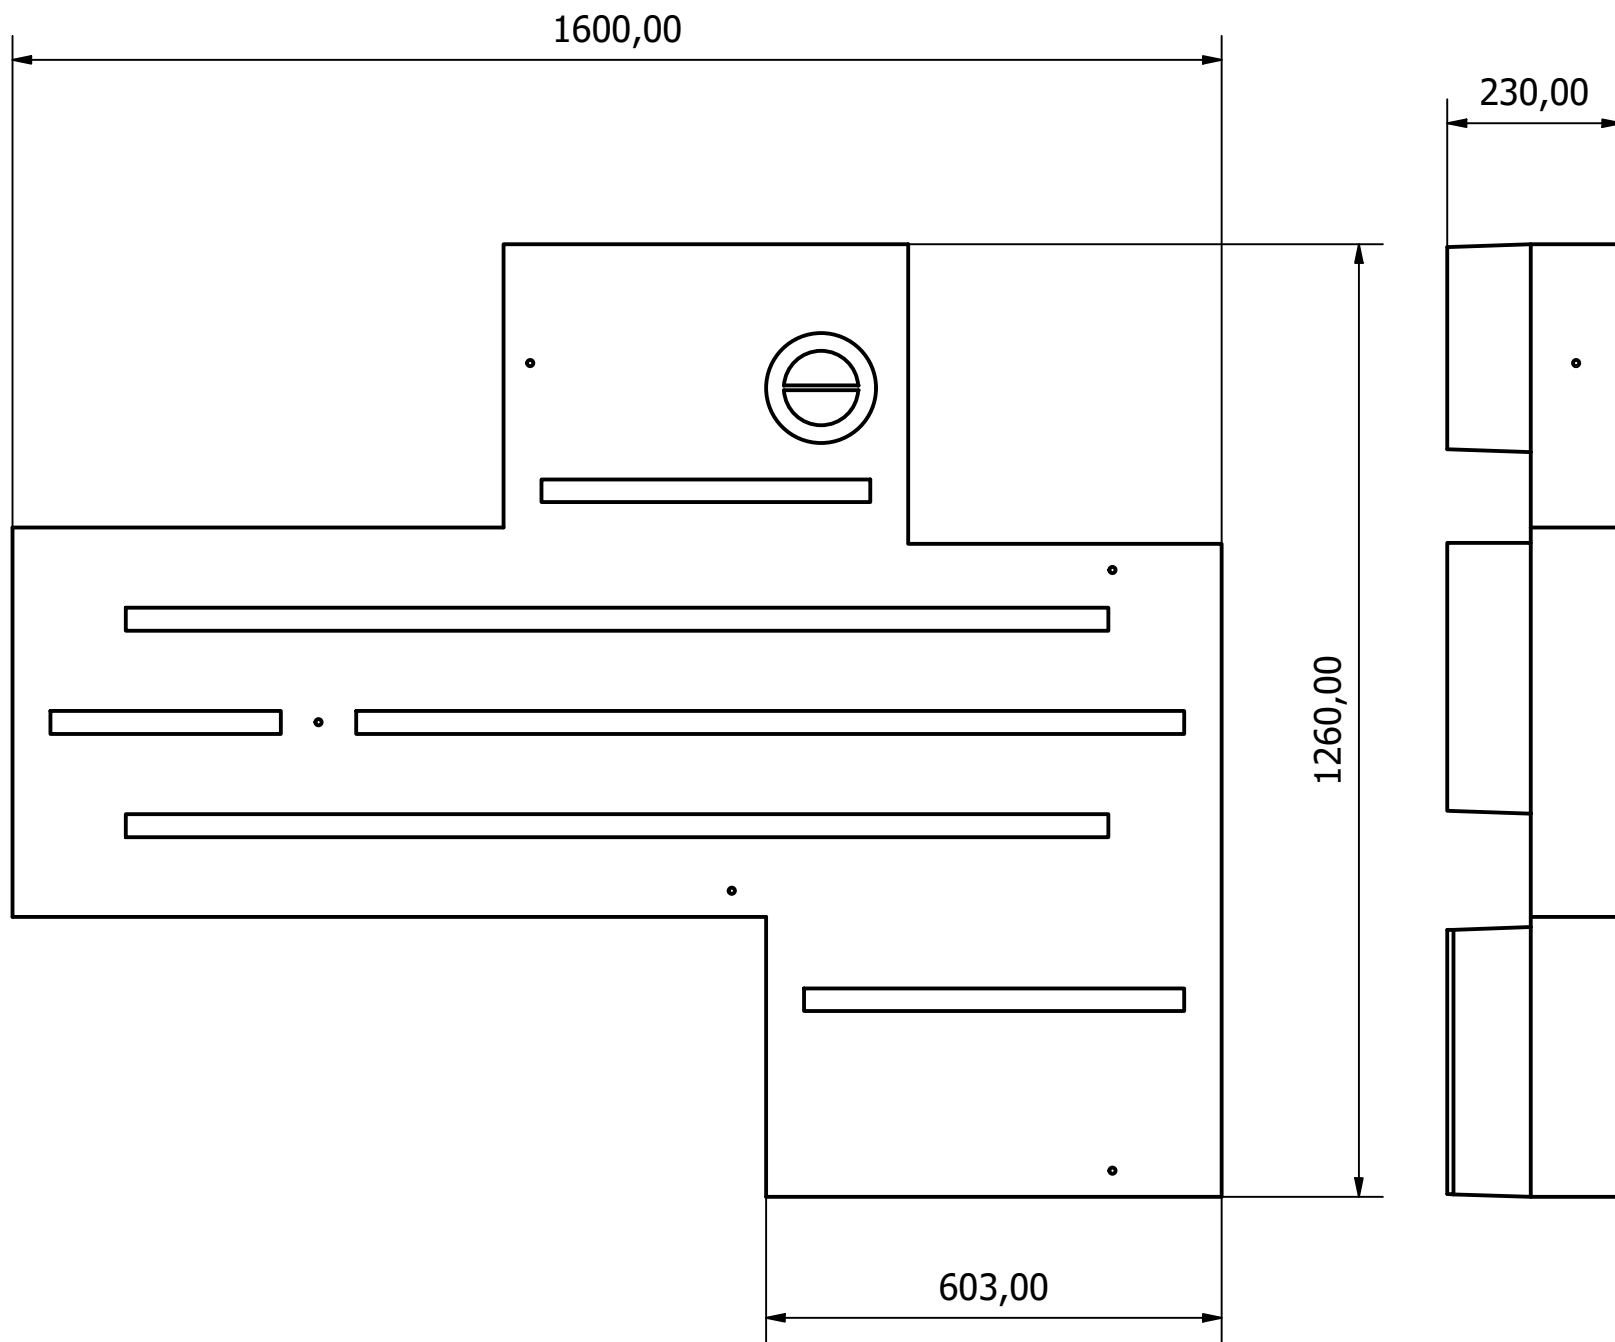

DO NOT SCALE UNLESS STATED - IF IN DOUBT ASK

REV	ZONE	DESCRIPTION	DATE

wydale
Wydale Plastics Ltd
 Cathole Bridge Rd,
 Crewkerne,
 Somerset,
 TA18 8RF
 Tel: 01460 73212
 Fax: 01460 77348

THIS DRAWING AND THE INFORMATION THEREON IS THE SOLE PROPERTY OF WYDALE PLASTICS LTD AND SHALL NOT BE COPIED OR REPRODUCED WITHOUT THE CONSENT OF WYDALE PLASTICS LTD. DIMENSIONS ARE ALL IN MM UNLESS OTHERWISE STATED. WHILST EVERY EFFORT IS MADE TO ENSURE ACCURACY, ALL DIMENSIONS AND VOLUMES QUOTED ARE SUBJECT TO A +/- 2% VARIATION DUE TO THE MANUFACTURING PROCESS. PLEASE CALL FOR MORE INFORMATION IF REQUIRED.

CUSTOMER: Wydale Plastics Ltd	
PROJECT: VW Crafter / MAN Underslung Tank	
DRAWN DATE: 29/11/2021	DESIGNED BY: joshv
CHECKED BY:	
SHEET 1 OF 1	REV A
DRAWING NO:	